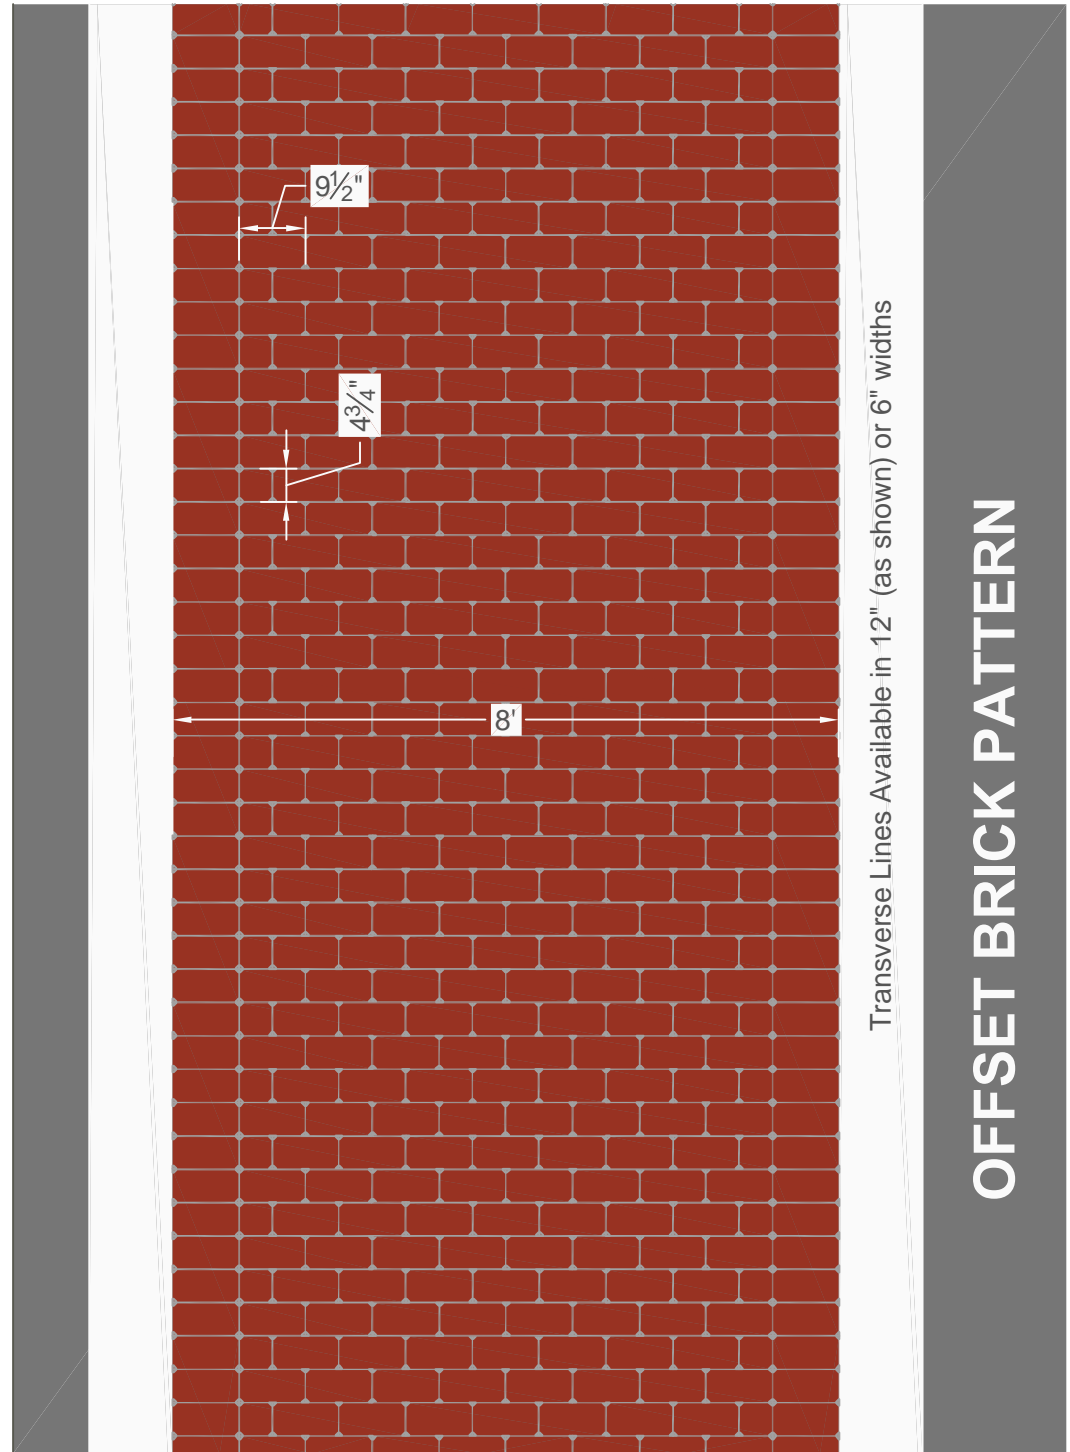

### ALTERNATE COLOR COMBINATIONS

Colored Border

Ladder

### AVAILABLE CROSSWALK WIDTHS

inches	feet	ft inch	meters
72.000	6.00 ft	6 ft 0 in	1.83 m
86.400	7.20 ft	7 ft 2 in	2.19 m
96.000	8.00 ft	8 ft 0 in	2.44 m
110.400	9.20 ft	9 ft 2 in	2.80 m
120.000	10.00 ft	10 ft 0 in	3.05 m
134.400	11.20 ft	11 ft 2 in	3.41 m
144.000	12.00 ft	12 ft 0 in	3.66 m
168.000	14.00 ft	14 ft 0 in	4.27 m
192.000	16.00 ft	16 ft 0 in	4.88 m
216.000	18.00 ft	18 ft 0 in	5.49 m
240.000	20.00 ft	20 ft 0 in	6.10 m

NOTE: Widths measure inside to inside of transverse lines

Transverse Lines Available in 12" (as shown) or 6" widths

## OFFSET BRICK PATTERN