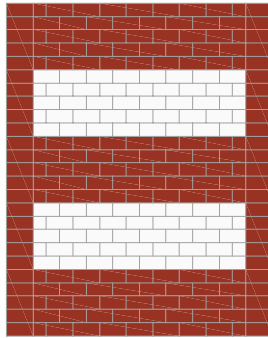

### ALTERNATE COLOR COMBINATIONS

Colored Border

Ladder

### COLOR AVAILABILITY

Field Gray    Sonoma Sand    Colonial Brick    Santa Fe Clay    Yellow    White

NOTE: Widths measure inside to inside of transverse lines

Transverse Lines Available in 12" (as shown) or 6" widths

## OFFSET BRICK PATTERN