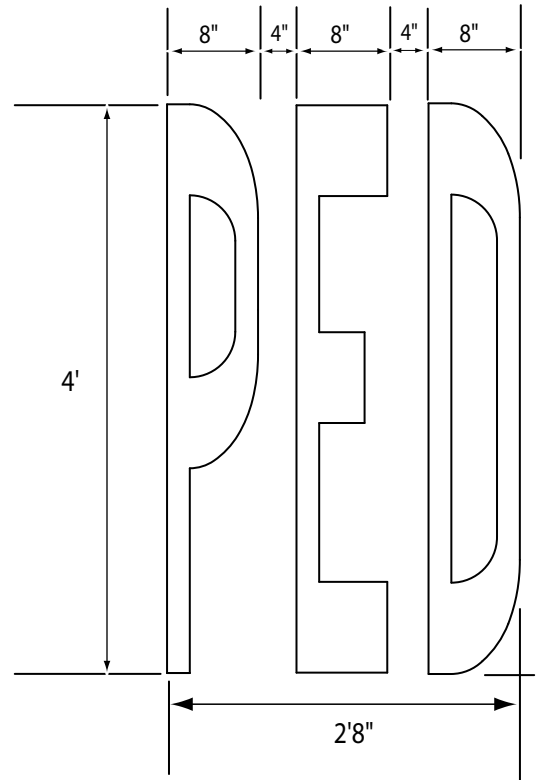

# PreMark® Bike Lane Markings

Bicycle Symbol - FHWA

PreMark® Item # 89230576(+)  
HS

+ = L indicates left facing, R indicates right facing

Bicycle with Rider and Helmet

PreMark® Item # 89230223SP(+)  
HS

+ = L indicates left facing, R indicates right facing

Bicycle with Rider and Helmet

PreMark® Item # 89230524SP(+)  
HS

+ = L indicates left facing, R indicates right facing

Bicycle with Rider and Helmet

PreMark® Item # 89230525SP(+)  
HS

+ = L indicates left facing, R indicates right facing

18" Diameter

No Bike Symbol  
PreMark® Item # 89230528HS

28" Diameter

No Bike Symbol  
PreMark® Item # 89230527HS

PreMark® Item # 89150248HS

PreMark® Item # 89150213HS

PreMark® Item # 89150202HS

PreMark® Item # 89150214HS