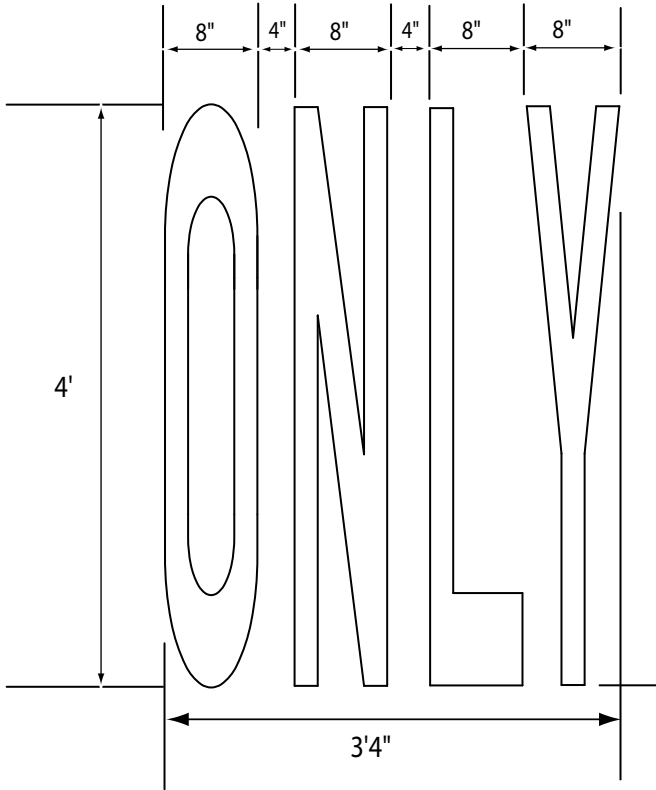

# PreMark® Bike Lane Markings

Bicycle Symbol - FHWA

PreMark® Item # 89230576(+)  
HS

+ = L indicates left facing, R indicates right facing

Bicycle with Rider and Helmet

PreMark® Item # 89230223SP(+)  
HS

+ = L indicates left facing, R indicates right facing

Bicycle with Rider and Helmet

PreMark® Item # 89230524SP(+)  
HS

+ = L indicates left facing, R indicates right facing

Bicycle with Rider and Helmet

PreMark® Item # 89230525SP(+)  
HS

+ = L indicates left facing, R indicates right facing

18" Diameter

No Bike Symbol  
PreMark® Item # 89230528HS

28" Diameter

No Bike Symbol  
PreMark® Item # 89230527HS

PreMark® Item # 89150248HS

PreMark® Item # 89150213HS

PreMark® Item # 89150202HS

PreMark® Item # 89150214HS