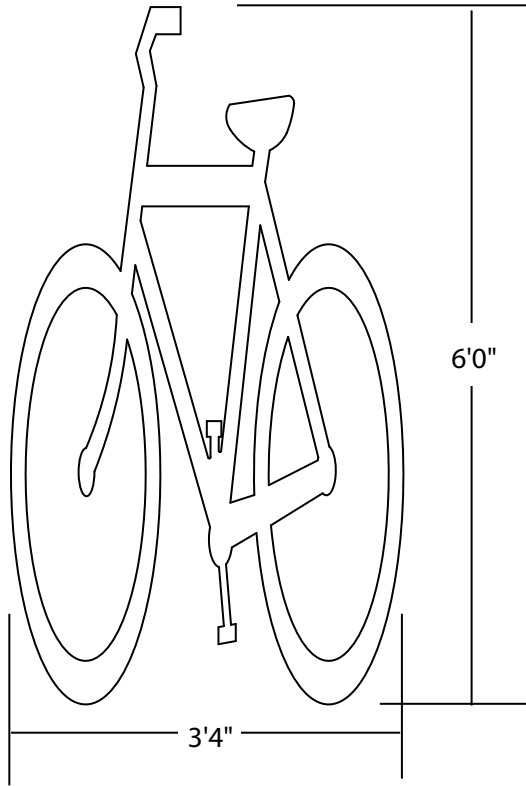

# PreMark® Bike Lane Markings

Bicycle Symbol - FHWA

PreMark® Item # 89230576(+)  
HS

+ = L indicates left facing, R indicates right facing

Bicycle with Rider and Helmet

PreMark® Item # 89230223SP(+)  
HS

+ = L indicates left facing, R indicates right facing

Bicycle with Rider and Helmet

PreMark® Item # 89230524SP(+)  
HS

+ = L indicates left facing, R indicates right facing

Bicycle with Rider and Helmet

PreMark® Item # 89230525SP(+)  
HS

+ = L indicates left facing, R indicates right facing

18" Diameter

No Bike Symbol  
PreMark® Item # 89230528HS

28" Diameter

No Bike Symbol  
PreMark® Item # 89230527HS

PreMark® Item # 89150248HS

PreMark® Item # 89150213HS

PreMark® Item # 89150202HS

PreMark® Item # 89150214HS

PreMark® Item # 89150207HS

Mini Straight Arrow for Bike Lane  
PreMark® Item # 89330268HS