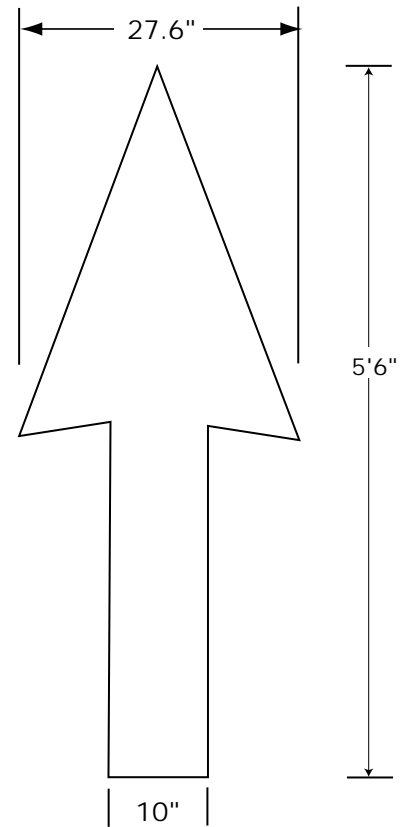

Mini Straight Arrow for Bike Lane
PreMark® Item # 89330268HS