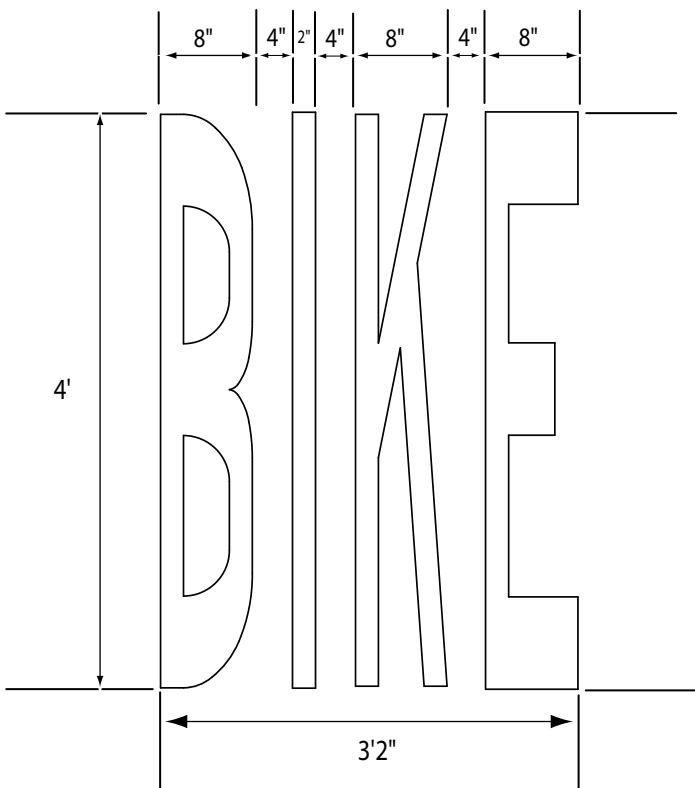

# PreMark® Bike Lane Markings

Bicycle Symbol - FHWA

PreMark® Item # 89230576(+)  
HS

+ = L indicates left facing, R indicates right facing

Bicycle with Rider and Helmet

PreMark® Item # 89230223SP(+)  
HS

+ = L indicates left facing, R indicates right facing

Bicycle with Rider and Helmet

PreMark® Item # 89230524SP(+)  
HS

+ = L indicates left facing, R indicates right facing

Bicycle with Rider and Helmet

PreMark® Item # 89230525SP(+)  
HS

+ = L indicates left facing, R indicates right facing

18" Diameter

No Bike Symbol  
PreMark® Item # 89230528HS

28" Diameter

No Bike Symbol  
PreMark® Item # 89230527HS

PreMark® Item # 89150248HS

PreMark® Item # 89150213HS

PreMark® Item # 89150202HS

PreMark® Item # 89150214HS

PreMark® Item # 89150207HS

Mini Straight Arrow for Bike Lane  
PreMark® Item # 89330268HS