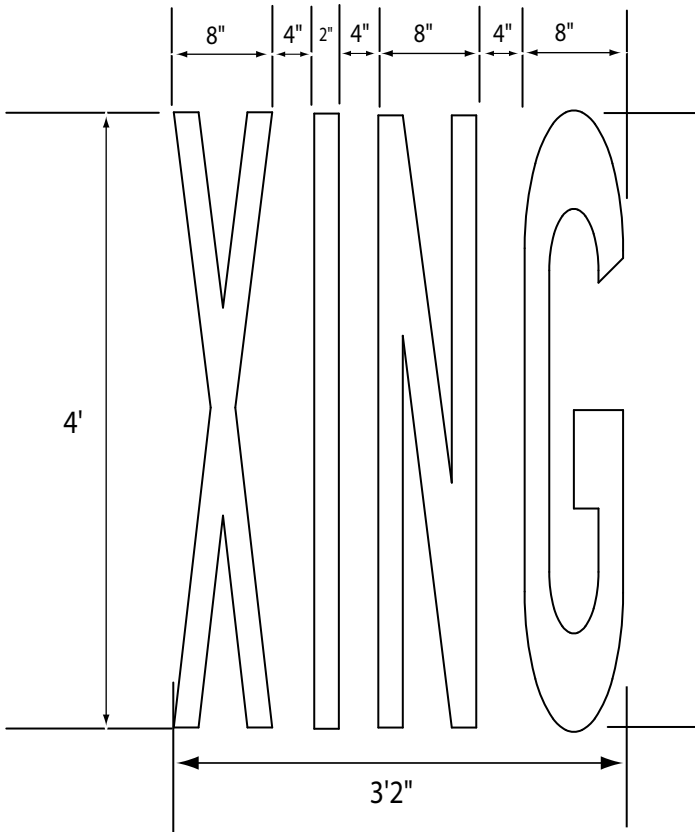

# PreMark® Bike Lane Markings

Bicycle Symbol - FHWA

PreMark® Item # 89230576(+)  
HS

+ = L indicates left facing, R indicates right facing

Bicycle with Rider and Helmet

PreMark® Item # 89230223SP(+)  
HS

+ = L indicates left facing, R indicates right facing

Bicycle with Rider and Helmet

PreMark® Item # 89230524SP(+)  
HS

+ = L indicates left facing, R indicates right facing

Bicycle with Rider and Helmet

PreMark® Item # 89230525SP(+)  
HS

+ = L indicates left facing, R indicates right facing

18" Diameter

No Bike Symbol  
PreMark® Item # 89230528HS

28" Diameter

No Bike Symbol  
PreMark® Item # 89230527HS

PreMark® Item # 89150248HS

PreMark® Item # 89150213HS

PreMark® Item # 89150202HS

PreMark® Item # 89150214HS

PreMark® Item # 89150207HS

Mini Straight Arrow for Bike Lane  
PreMark® Item # 89330268HS