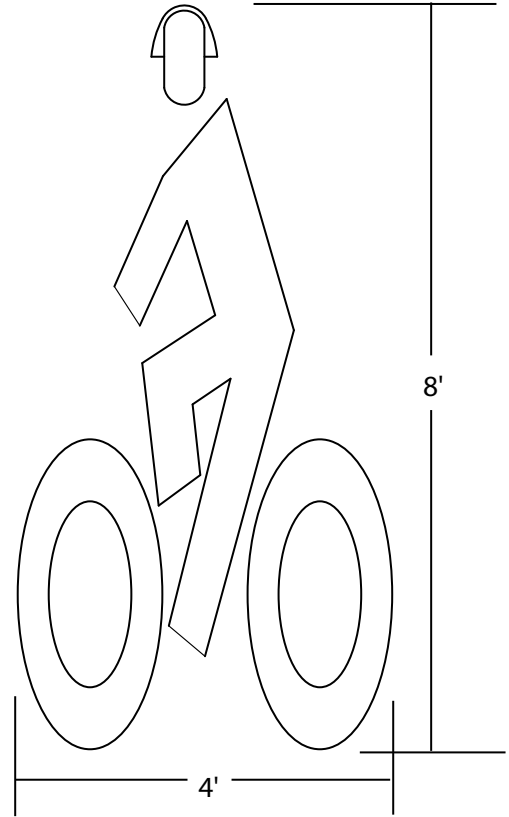

# PreMark® Bike Lane Markings

Bicycle Symbol - FHWA

PreMark® Item # 89230576(+)  
HS

+ = L indicates left facing, R indicates right facing

Bicycle with Rider and Helmet

PreMark® Item # 89230223SP(+)  
HS

+ = L indicates left facing, R indicates right facing

Bicycle with Rider and Helmet

PreMark® Item # 89230524SP(+)  
HS

+ = L indicates left facing, R indicates right facing

Bicycle with Rider and Helmet

PreMark® Item # 89230525SP(+)  
HS

+ = L indicates left facing, R indicates right facing

18" Diameter

No Bike Symbol  
PreMark® Item # 89230528HS

28" Diameter

No Bike Symbol  
PreMark® Item # 89230527HS

PreMark® Item # 89150248HS

PreMark® Item # 89150213HS

PreMark® Item # 89150202HS

PreMark® Item # 89150214HS