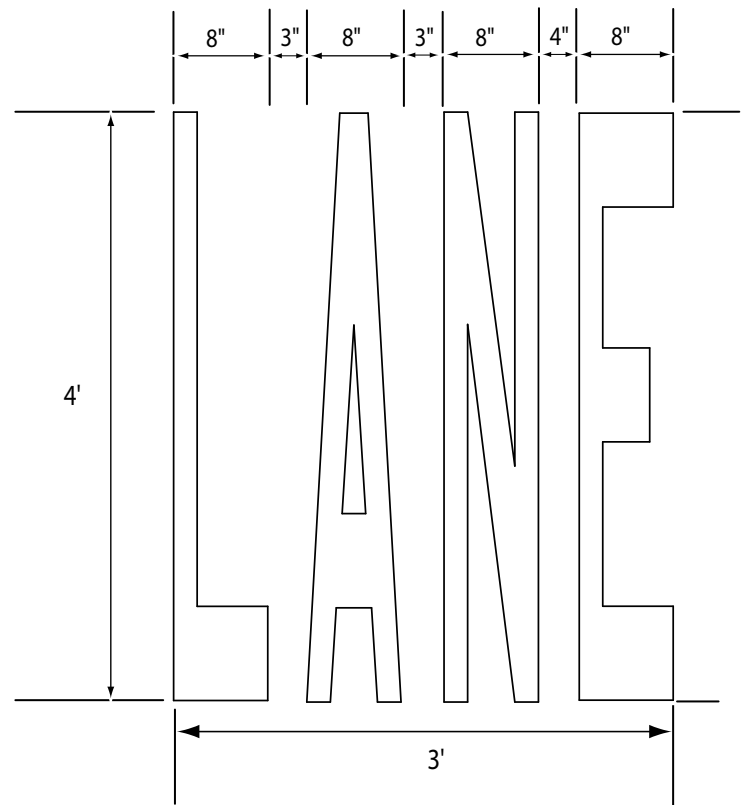

# PreMark® Bike Lane Markings

Bicycle Symbol - FHWA

PreMark® Item # 89230576(+)  
HS

+ = L indicates left facing, R indicates right facing

Bicycle with Rider and Helmet

PreMark® Item # 89230223SP(+)  
HS

+ = L indicates left facing, R indicates right facing

18" Diameter

No Bike Symbol  
PreMark® Item # 89230528HS

28" Diameter

No Bike Symbol  
PreMark® Item # 89230527HS

PreMark® Item # 89150248HS

PreMark® Item # 89150213HS

PreMark® Item # 89150202HS

PreMark® Item # 89150214HS