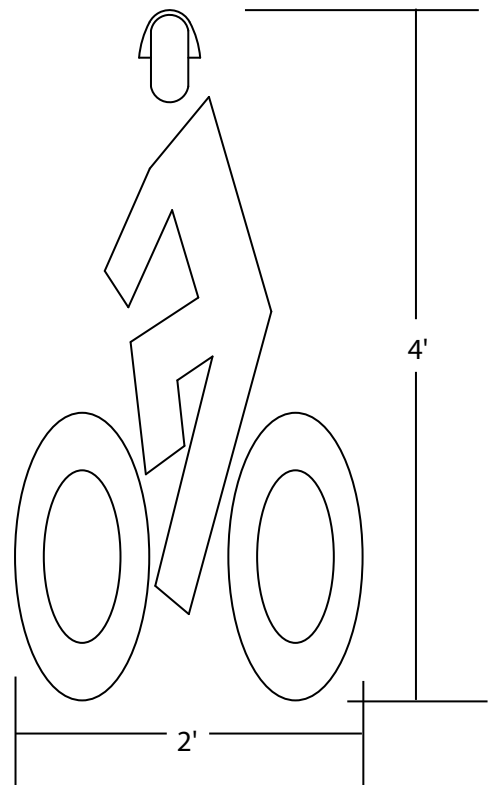

# PreMark® Bike Lane Markings

Bicycle Symbol - FHWA

PreMark® Item # 89230576(+)  
HS

+ = L indicates left facing, R indicates right facing

Bicycle with Rider and Helmet

PreMark® Item # 89230223SP(+)  
HS

+ = L indicates left facing, R indicates right facing

Bicycle with Rider and Helmet

PreMark® Item # 89230524SP(+)  
HS

+ = L indicates left facing, R indicates right facing

Bicycle with Rider and Helmet

PreMark® Item # 89230525SP(+)  
HS

+ = L indicates left facing, R indicates right facing

18" Diameter

No Bike Symbol  
PreMark® Item # 89230528HS

28" Diameter

No Bike Symbol  
PreMark® Item # 89230527HS

PreMark® Item # 89150248HS

PreMark® Item # 89150213HS

PreMark® Item # 89150202HS

PreMark® Item # 89150214HS