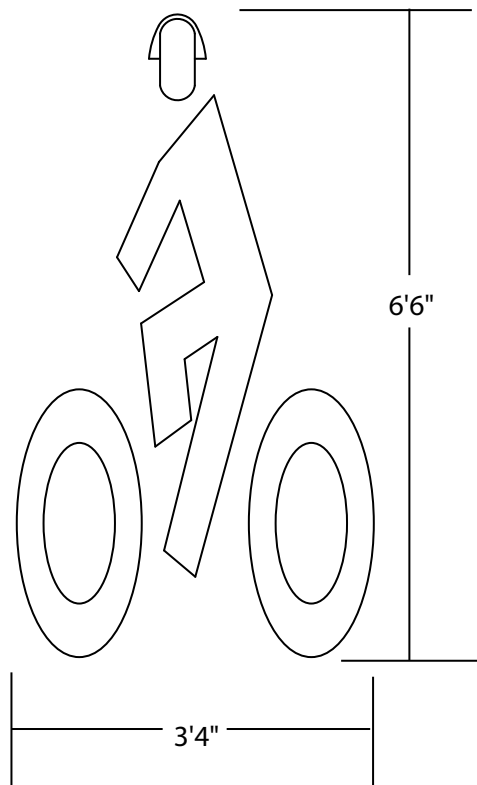

# PreMark® Bike Lane Markings

Bicycle Symbol - FHWA

PreMark® Item # 89230576(+)  
HS

+ = L indicates left facing, R indicates right facing

Bicycle with Rider and Helmet

PreMark® Item # 89230223SP(+)  
HS

+ = L indicates left facing, R indicates right facing

Bicycle with Rider and Helmet

PreMark® Item # 89230524SP(+)  
HS

+ = L indicates left facing, R indicates right facing

Bicycle with Rider and Helmet

PreMark® Item # 89230525SP(+)  
HS

+ = L indicates left facing, R indicates right facing

18" Diameter

No Bike Symbol  
PreMark® Item # 89230528HS

28" Diameter

No Bike Symbol  
PreMark® Item # 89230527HS

PreMark® Item # 89150248HS

PreMark® Item # 89150213HS

PreMark® Item # 89150202HS

PreMark® Item # 89150214HS